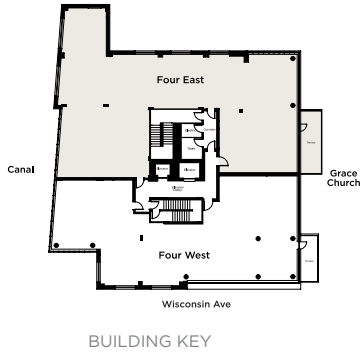

FOUR EAST PENTHOUSE

Floor 4
 3+ Bedrooms / 4.5 Baths / Library
 4,081 SF Interior
 203 SF Exterior

9'2" Ceiling Height
 (Except 8'8" in Closets/2nd Baths/Hallways/Laundry)