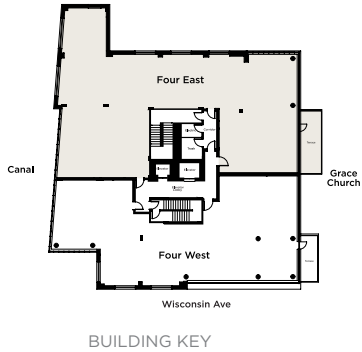

# FOUR EAST PENTHOUSE

Floor 4  
 3+ Bedrooms / 4.5 Baths / Library  
 4,081 SF Interior  
 203 SF Exterior

9'2" Ceiling Height  
 (Except 8'8" in Closets/2nd Baths/Hallways/Laundry)