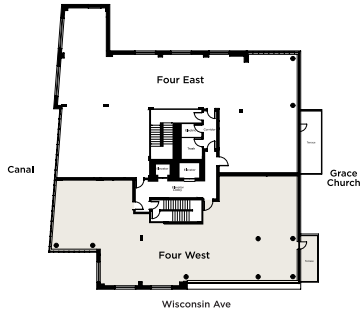

FOUR WEST PENTHOUSE

BUILDING KEY

Floor 4
 3 Bedrooms / 3.5 Baths / Library
 3,297 SF Interior
 126 SF Exterior

9'2" Ceiling Height
 (Except 8'8" in Closets/2nd Baths/Hallways/Laundry)