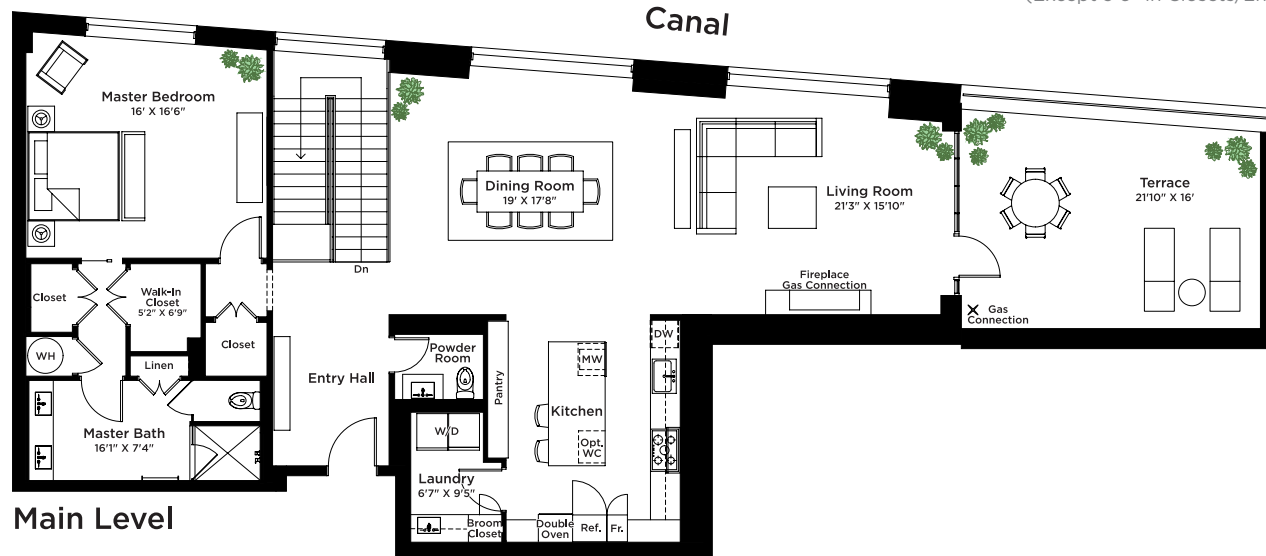

ONE EAST

BUILDING KEY

Floor G1/1
 4 Bedrooms / 3.5 Baths / Library
 3,470 SF Interior
 350 SF Exterior

11'0" Ceiling Height
 (Except 9'6" in Closets/2nd Baths/Laundry)

Main Level

Lower Level