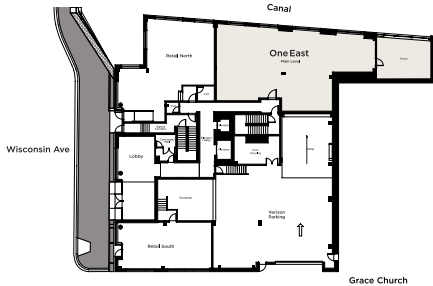

ONE EAST

BUILDING KEY

Floor G1/1
 4 Bedrooms / 3.5 Baths / Library
 3,470 SF Interior
 350 SF Exterior

11'0" Ceiling Height
 (Except 9'6" in Closets/2nd Baths/Laundry)

Main Level

Lower Level