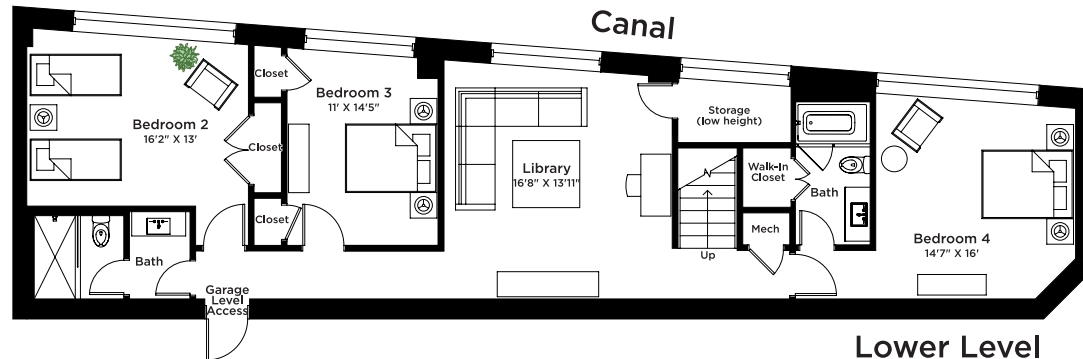

ONE EAST

BUILDING KEY

Floor G1/1
 4 Bedrooms / 3.5 Baths / Library
 3,470 SF Interior
 350 SF Exterior

11'0" Ceiling Height
 (Except 9'6" in Closets/2nd Baths/Laundry)

Main Level

Lower Level