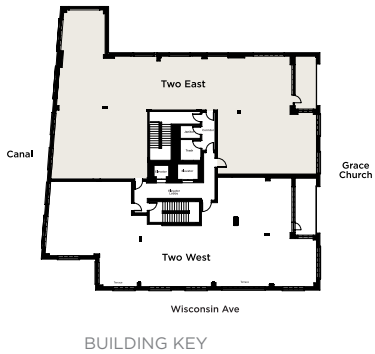

# TWO EAST

Floor 2  
 3+ Bedrooms / 4.5 Baths / Library  
 4,303 SF Interior  
 179 SF Exterior

9'2" Ceiling Height  
 (Except 8'8" in Closets/2nd Baths/Hallways/Laundry)

East facing windows are eyebrow windows