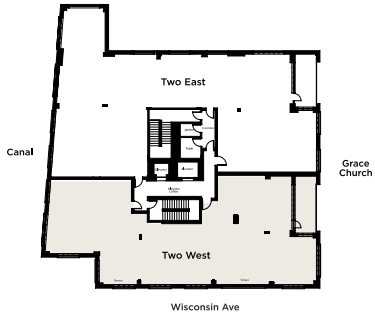

TWO WEST

BUILDING KEY

Floor 2
 3 Bedrooms / 3.5 Baths / Library
 3,358 SF Interior
 190 SF Exterior

9'2" Ceiling Height
 (Except 8'8" in Closets/2nd Baths/Hallways/Laundry)