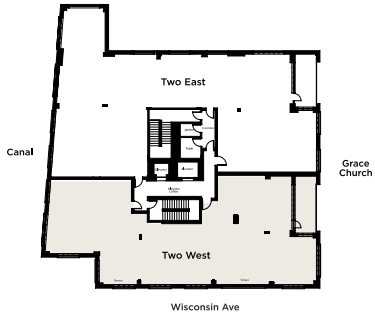

# TWO WEST

BUILDING KEY

Floor 2  
 3 Bedrooms / 3.5 Baths / Library  
 3,358 SF Interior  
 190 SF Exterior

9'2" Ceiling Height  
 (Except 8'8" in Closets/2nd Baths/Hallways/Laundry)